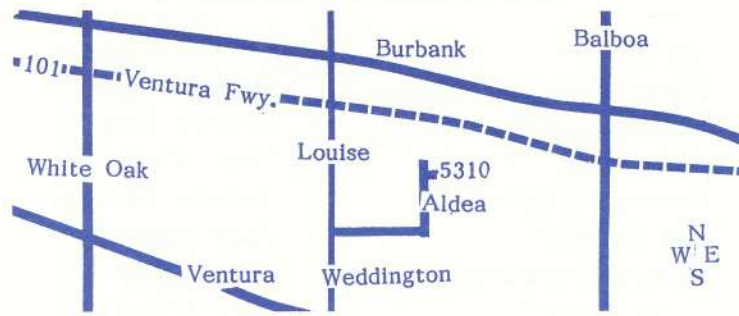

Map to 5310 Aldea Avenue, Encino

Community Sponsors

Adam's Apple Florists

Bea's Bakery

Cost Plus

Gelson's Markets

Phil's Phresh Fish and Poultry

Trader Joe's

Zio & Co

American Medical International for underwriting all printing costs.

Sodas donated by Alan and Randy Miller, New York Seltzers.

Valley Beverage Company

Wine donated by Jonathon Michaels, The Charity Doctor, (213) 471-6666.